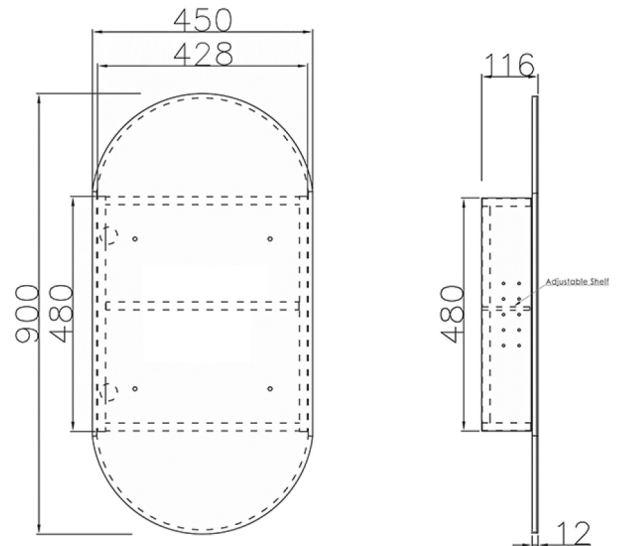

**NOOSA
NATURAL OAK
SHAVING CABINET**

SOV9045N

Dimension(mm)

Door	900x450mm Pill Shape Mirror
Cabinet	480x450x116mm

Details

Configuration	2 pac Polyurethane/Plywood
Mounting	Wall Mounted
Handle	Fingerpull
Finish	Natural Oak
Features	Exterior Mirror - 4mm Copper-free mirror Soft Closing Cabinet door, opens left or right 1x Internal Shelf

Option Extra

Matte White	SOV9045	
Black Oak	SOV9045B	

Package Info

Package Size(mm)	970H | 170D | 510
Gross Weight(kg)	12.8

DIMENSIONS ARE NOMINAL.DO NOT DRILL OR ROUGH IN UNTIL YOU HAVE RECEIVED AND MEASURED YOUR PRODUCT.

WARRANTY
12 MONTH

*Conditions apply

Front view

Side view