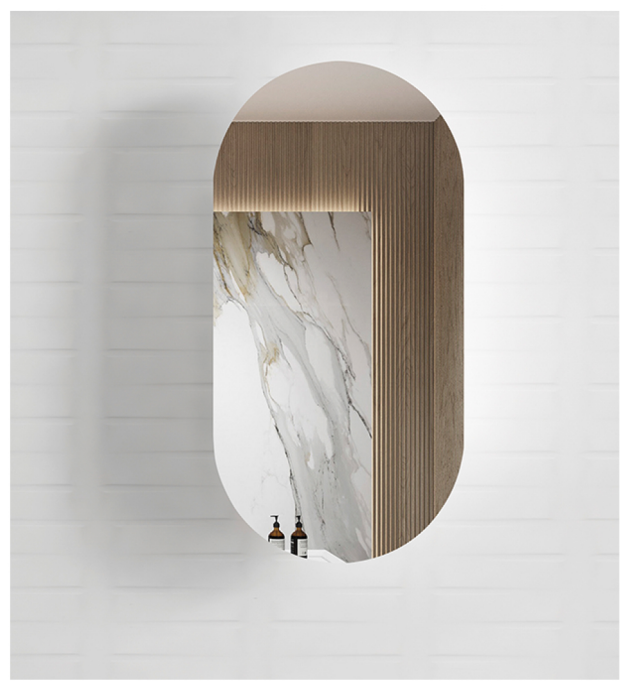

**NOOSA
NATURAL OAK
SHAVING CABINET**

SOV9045N

Dimension(mm)

Door	900x450mm Pill Shape Mirror
Cabinet	480x450x116mm

Details

Configuration	2 pac Polyurethane/Plywood
Mounting	Wall Mounted
Handle	Fingerpull
Finish	Natural Oak
Features	Exterior Mirror - 4mm Copper-free mirror Soft Closing Cabinet door, opens left or right 1x Internal Shelf

Option Extra

Matte White	SOV9045	
Black Oak	SOV9045B	

Package Info

Package Size(mm)	970H | 170D | 510
Gross Weight(kg)	12.8

DIMENSIONS ARE NOMINAL.DO NOT DRILL OR ROUGH IN UNTIL YOU HAVE RECEIVED AND MEASURED YOUR PRODUCT.

WARRANTY
12 MONTH

*Conditions apply

Front view

Side view