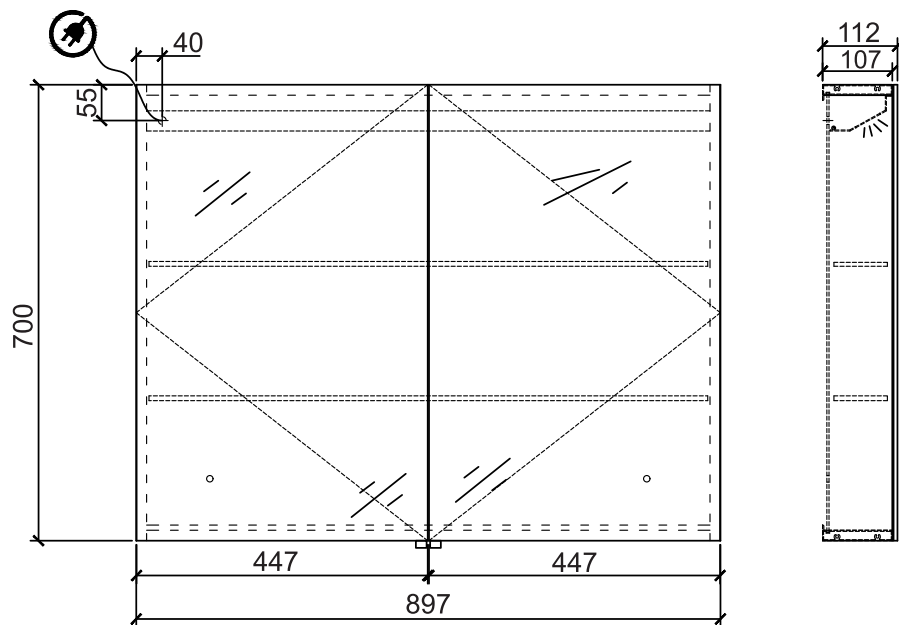

## LED MIRROR CABINET

900x112x700

BelBagno Code  
SPC-2-900-II