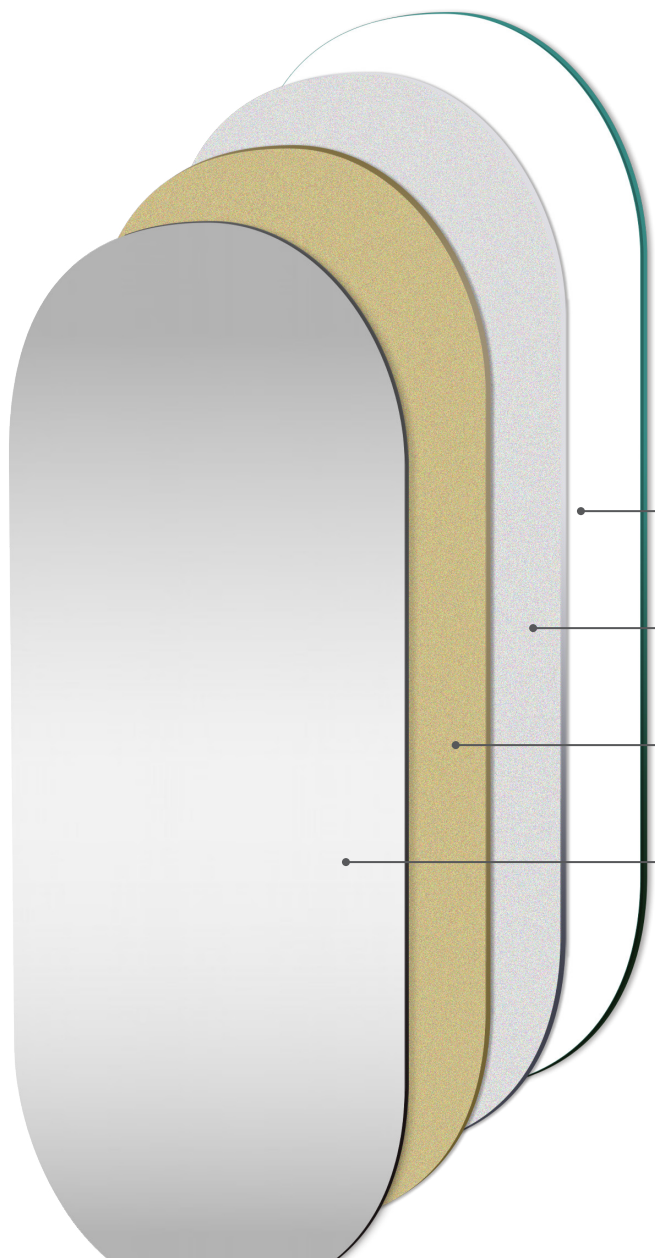

BelBagno
bagno bello e vita bella

Q-Line Mirror

belbagno.com.au

Mirror-grade glass

Pure silver reflector

Copper protective film

Painted layer

SPC-QLINE-LED

Dimensions	58 x 90 x 2,5 cm (W x H x D)
Weight	net 6,2 kg / gross 7,4 kg
Voltage/frequency	110-240 V, 50 Hz
Colour temperature	4500 K
Touch sensor	touch control On/Off switch
Energy efficiency class	A+
AU\NZ Certified	