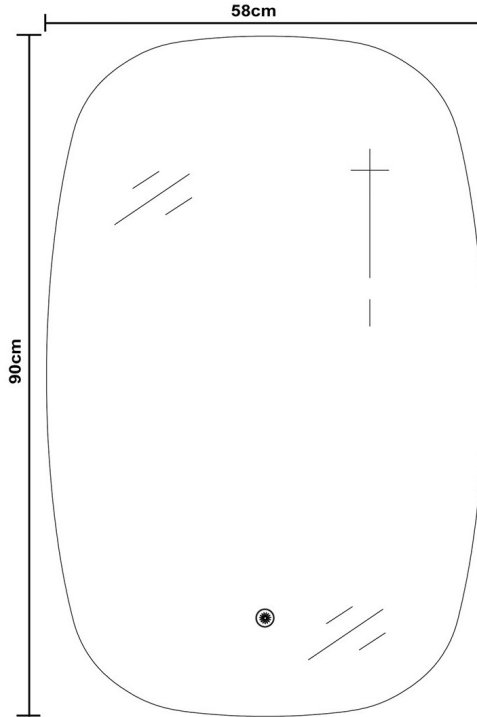

BelBagno
bagno bello e vita bella

Q-Line Mirror

belbagno.com.au

Mirror-grade glass

Pure silver reflector

Copper protective film

Painted layer

SPC-QLINE-LED

Dimensions	58 x 90 x 2,5 cm (W x H x D)
Weight	net 6,2 kg / gross 7,4 kg
Voltage/frequency	110-240 V, 50 Hz
Colour temperature	4500 K
Touch sensor	touch control On/Off switch
Energy efficiency class	A+
AU\NZ Certified	