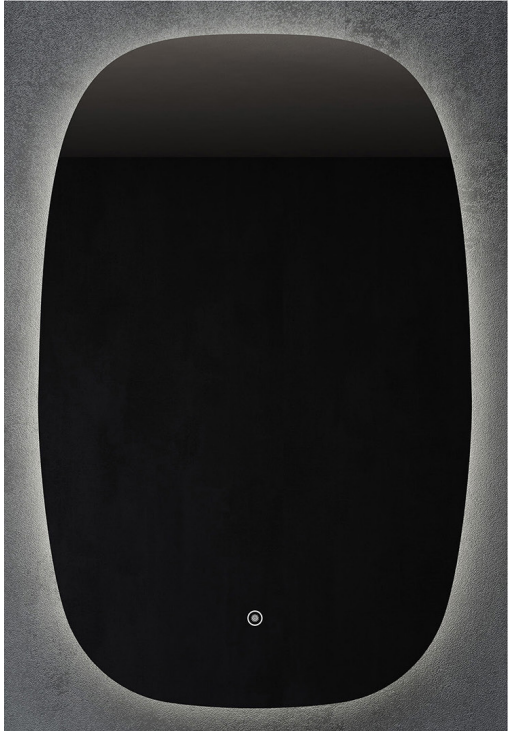

BelBagno
bagno bello e vita bella

Q-Line Mirror

belbagno.com.au

Mirror-grade glass

Pure silver reflector

Copper protective film

Painted layer

SPC-QLINE-LED

Dimensions	58 x 90 x 2,5 cm (W x H x D)
Weight	net 6,2 kg / gross 7,4 kg
Voltage/frequency	110-240 V, 50 Hz
Colour temperature	4500 K
Touch sensor	touch control On/Off switch
Energy efficiency class	A+
AU\NZ Certified	