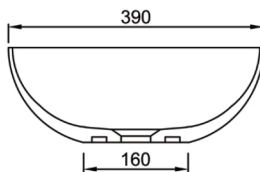

CODE: SSB3939

Finishes | - Matte Finish

Notes | - Above Counter Basin
- Without Overflow
- Solid Surface Composition

Size: 390×390×145 (mm)

N.W.: 5.6 KG
G.W.: 7 KG
Unit: mm