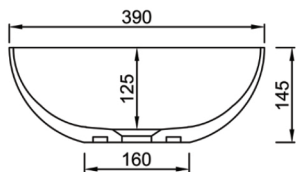

CODE: SSB3939

Finishes | - Matte Finish

Notes | - Above Counter Basin
- Without Overflow
- Solid Surface Composition

Size: 390×390×145 (mm)

N.W.: 5.6 KG
G.W.: 7 KG
Unit: mm