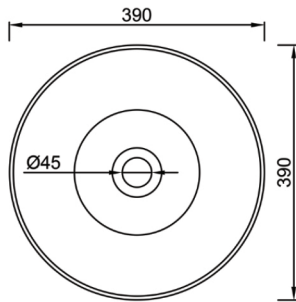

CODE: SSB3939

Finishes | - Matte Finish

Notes | - Above Counter Basin
- Without Overflow
- Solid Surface Composition

Size: 390×390×145 (mm)

N.W.: 5.6 KG
G.W.: 7 KG
Unit: mm