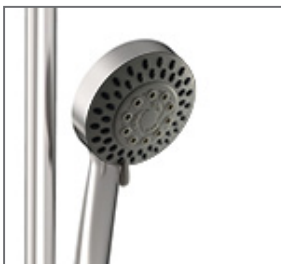

ELLE STAINLESS STEEL
HAND SHOWER ON RAIL

PRODUCT CODE: SST8082B

The Elle Stainless Steel Shower range completes a collection of products for the entire house adding to our Tapware, Mixers and Accessories. Manufactured from 304 Grade Stainless Steel, the elegant and functional range will provide a unique look into your home. Our Showers feature a Lifetime Warranty against manufacturing fault, so you can be assured of long lasting performance of the complete Stainless Steel Collection. .

FEATURES:

- / Five function hand piece
- / Lifetime Warranty*
- / 304 Grade Stainless Steel
- / Elegant design
- / Brushed Finish

WELS: 3 STAR 8.0 ltr/min

WARRANTY: Lifetime Warranty*

5 FUNCTION HAND SHOWER

Adjustable Slider