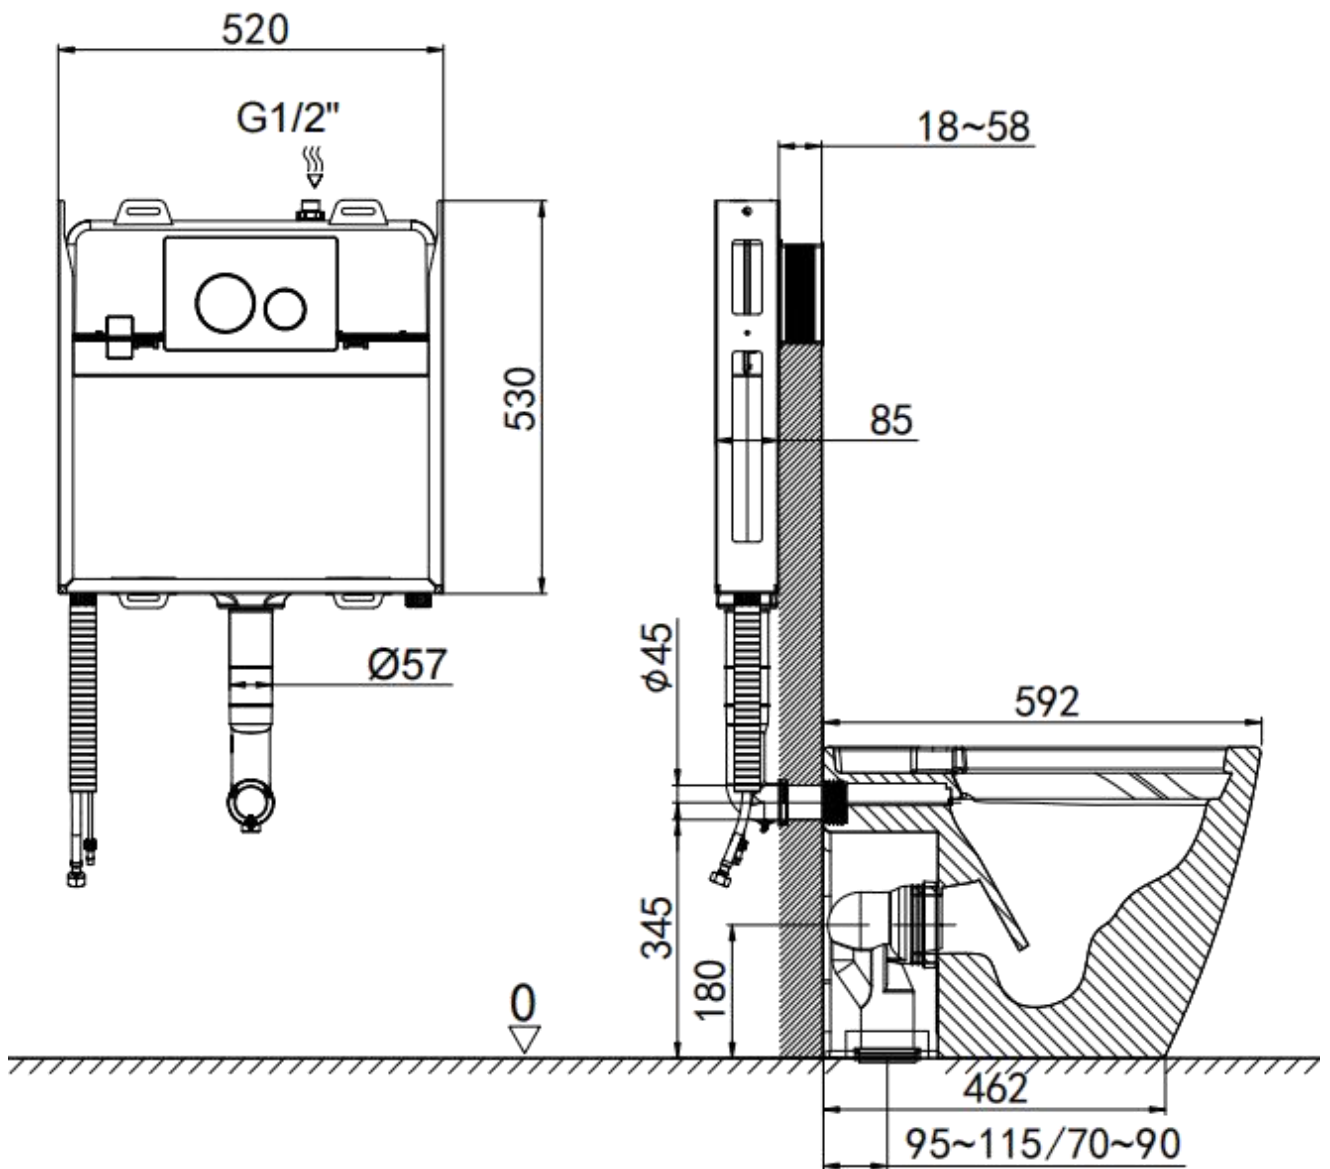

LAFEME

LAFEME's truly impressive design stems from not only the aesthetic design, but also the function, the product material, and the smart technology behind it. Aside from that, Crawford brings out that elegant flair to your bathroom room space effortlessly.

This Model includes air-gap assessed and found to comply with the requirements of AS 2845.2:2010.
No further BACKFLOW PREVENTION is required for this connection to water supply

Please visit www.lafeme.com.au for more information