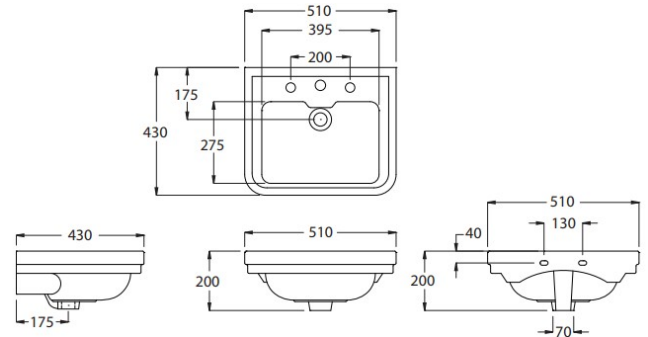

## Stafford 51 x 43 Wall Hung Wash Basin

**Code:** ST511BA

TRADITIONAL & HAMPTONS STYLE SPECIALISTS

### Specifications

- Made in England
- Material: Vitreous China
- Requires Waste: 32mm with overflow
- Tap Holes Available: One or Three
- Mounting options: wall hung, pedestal or basin stand
- Finish: White gloss
- Fixing kits are included

### Product Options

ST511BA-1TH: One taphole

ST511BA-3TH: Three taphole