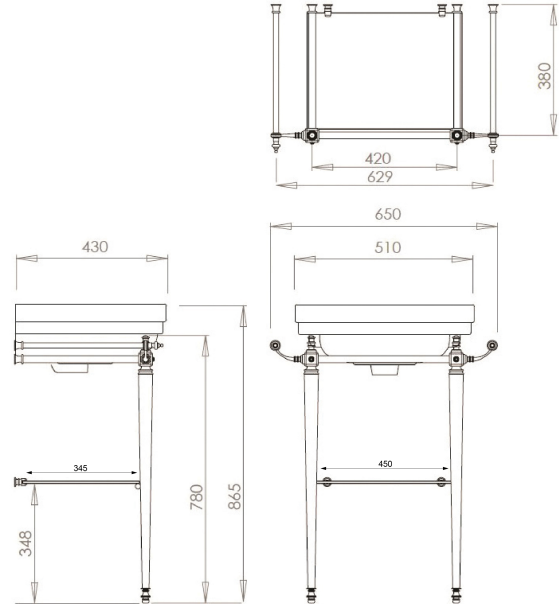

Stafford 51 X 43 Basin Stand

Code: ST513CS

Specifications

- Made in England
- Material: Vitreous China & Chrome on brass frame with glass shelf
- Hand crafted to excellence
- Requires waste: 32mm with overflow
- Tap Holes Available: One or three
- Mounting options: Wall hung or on console
- Fixing kits are included