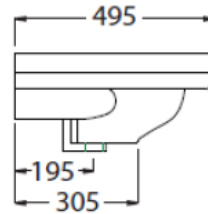

Stafford 62 x 50 Wall Hung Wash Basin

Code: ST621BA

BATHROOM | KITCHEN | LAUNDRY | TRADITIONAL & HAMPTONS STYLE SPECIALISTS

Specifications

- Made in England
- Material: Vitreous China
- Requires Waste: 32mm with overflow
- Tap Holes Available: One or Three
- Mounting options: wall hung, pedestal or basin stand
- Finish: White gloss
- Fixing kits are included