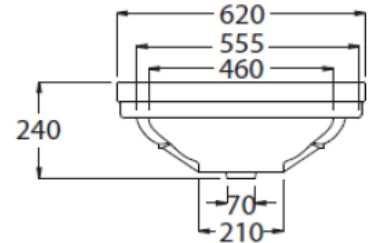

Stafford 62 x 50 Wall Hung Wash Basin

Code: ST621BA

BATHROOM | KITCHEN | LAUNDRY | TRADITIONAL & HAMPTONS STYLE SPECIALISTS

Specifications

- Made in England
- Material: Vitreous China
- Requires Waste: 32mm with overflow
- Tap Holes Available: One or Three
- Mounting options: wall hung, pedestal or basin stand
- Finish: White gloss
- Fixing kits are included