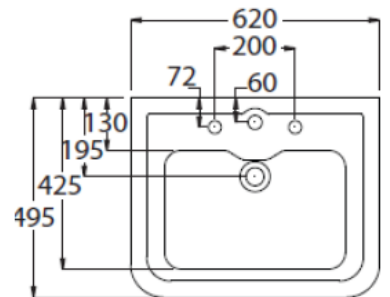

Stafford 62 x 50 Wall Hung Wash Basin

Code: ST621BA

BATHROOM | KITCHEN | LAUNDRY | TRADITIONAL & HAMPTONS STYLE SPECIALISTS

Specifications

- Made in England
- Material: Vitreous China
- Requires Waste: 32mm with overflow
- Tap Holes Available: One or Three
- Mounting options: wall hung, pedestal or basin stand
- Finish: White gloss
- Fixing kits are included

Product Options

ST621BA-1TH: One taphole

ST621BA-3TH: Three taphole

Warranty

Made in England Vitreous China - Lifetime