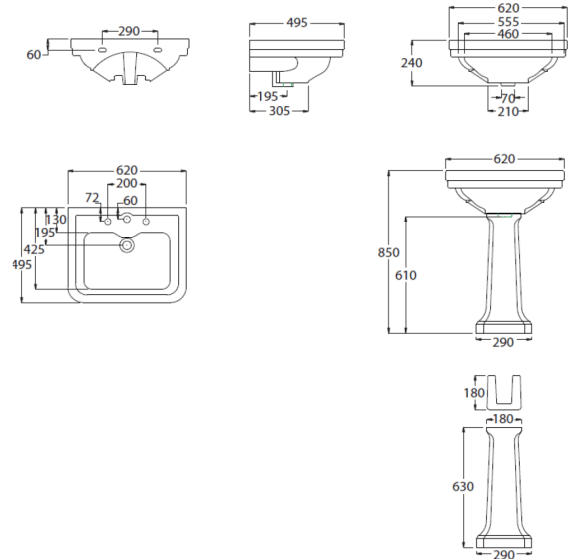

Stafford 62 X 50 Basin & Pedestal

Code: ST622PE

Specifications

- Made in England
- Material: Vitreous China
- Requires waste: 32mm with overflow
- Tap Holes Available: One or three
- Mounting options: Wall hung or on pedestal
- Finish: Gloss White Ceramic