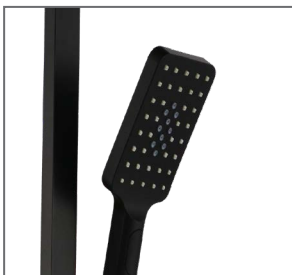

LIBERTY TWIN SHOWER

PRODUCT CODE: T9981BK

The Liberty shower range is sleek, modern, bold and elegant. With matching accessories and mixers this range will add luxury to any bathroom.

Liberty showers have been designed to match the Liberty range and offer two high quality finishes; classic Chrome and durable Electroplated Matte Black.

FEATURES:

- / Lifetime warranty*
- / Bush shower head
- / Three function hand shower
- / Simultaneous use of hand and bush shower
- / High quality Electroplated Matte Black Finish
- / Elegant square design
- / No drilling required

WELS: 3 STAR 8.5 ltr/min

WARRANTY: Lifetime Warranty*

AVAILABLE IN CHROME & MATTE BLACK

THREE FUNCTION HAND SHOWER

BUSH SHOWER