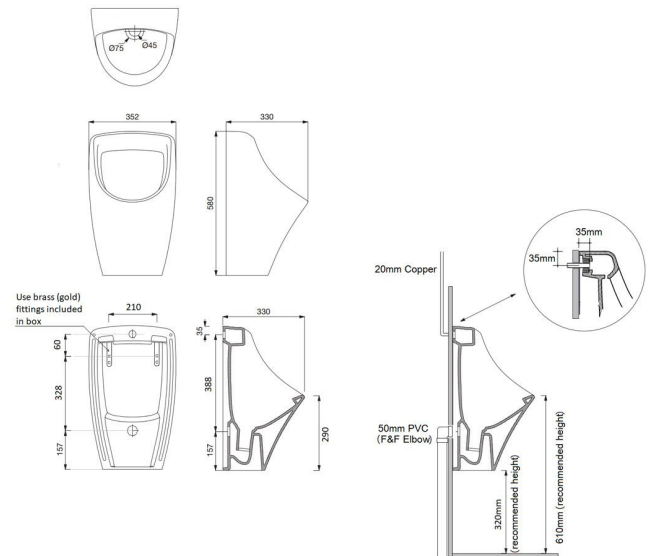

Teide Ceramic Urinal - Back Inlet

Code: TE580UR

Specifications

- Material: Ceramic
- Finish: White Gloss
- Water supply: Back (concealed)
- Waste outlet: P Trap (into wall)
- Includes wall hanging brackets and fixings and rubber inlet connection
- Integrated ceramic trap
- WELS rating: 5 Star (1L flush)
- Watermark approved to Australian standards.