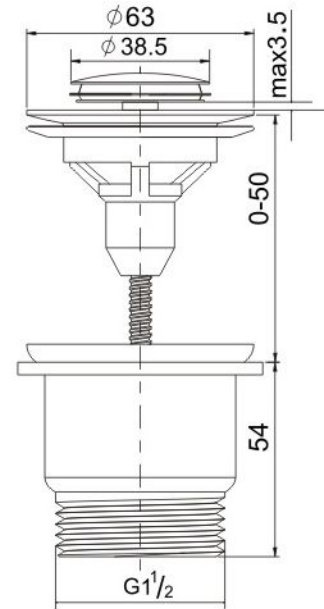

Universal 32/40mm Two Piece Button Brass Pop-up Waste - Chrome

Code: US40A

Specifications

- Material: Brass
- Finish: Chrome
- Universal 4-in-1 - suits all basins with 40 or 32mm waste outlets, with or without overflow
- For use in basins only
- Watermark approved to Australian standards.