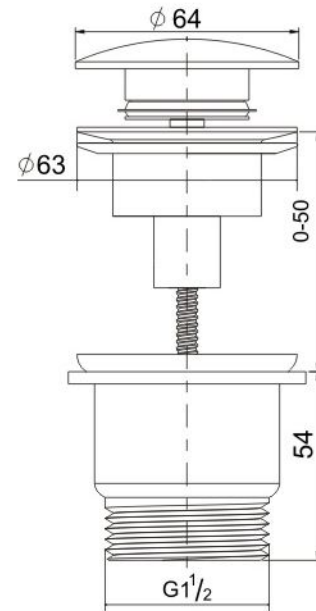

Universal 32/40mm Two Piece Mushroom brass Pop-up Waste ? Brushed Brass Code: USM40A-BB

Specifications

- Material: Brass
- Finish: Ultra-Durable PVD
- Universal 4-in-1 - suits all basins with 40 or 32mm waste outlets, with or without overflow
- Watermark approved to Australian standards
- Suitable for baths