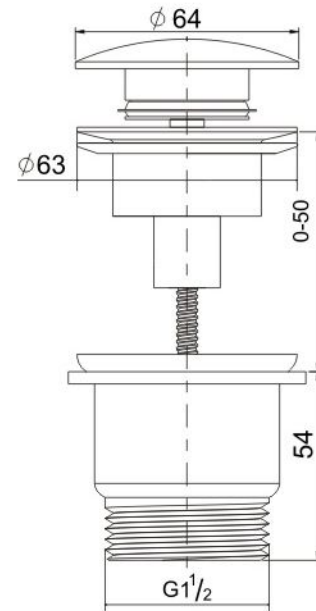

Universal 32/40mm Two Piece Mushroom brass Pop-up Waste ? Brushed Nickel

Code: USM40A-BN

Specifications

- Material: Brass
- Finish: Ultra-Durable PVD
- Universal 4-in-1 - suits all basins with 40 or 32mm waste outlets, with or without overflow
- Watermark approved to Australian standards
- Suitable for baths