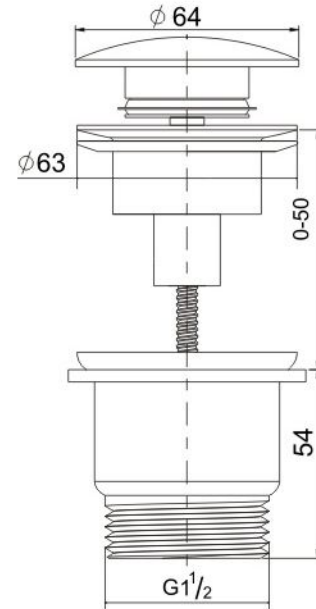

Universal 32/40mm Two Piece Mushroom Brass Pop-up Waste - Matte Black

Code: USM40AMB

Specifications

- Material: Brass
- Finish: Durable electroplated finish with anti-corrosion protective lacquer
- Universal 4-in-1 - suits all basins with 40 or 32mm waste outlets, with or without overflow
- Watermark approved to Australian standards
- Suitable for baths