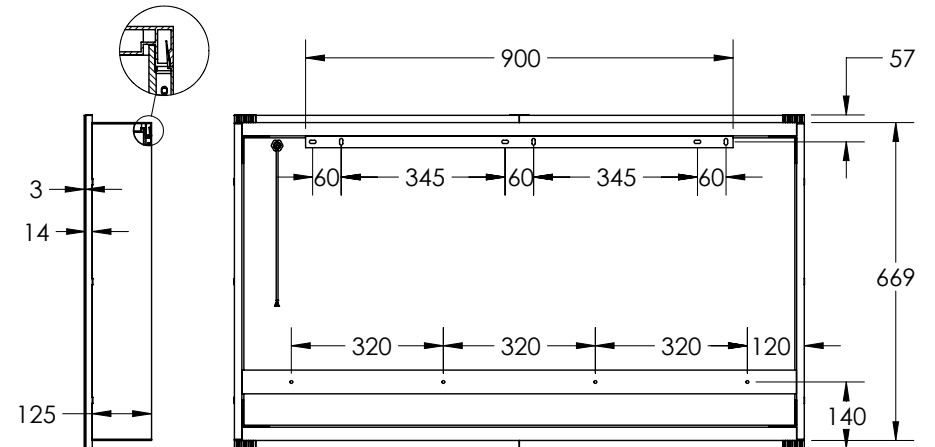

VERA 1200

LED SHAVING CABINET

FINISH

Silver Aluminium

PRODUCT CODE

V120D

SPECIFICATIONS

WIDTH	1200mm
HEIGHT	700mm
DEPTH	145mm
WEIGHT	35kg

LIGHTING SPECIFICATIONS

CCT	6500K – daylight
CRI	>80

INSTALLATION

- Wall mount
- Hardwired
- Input voltage: 220-240v 50Hz
- Includes wall mount split batten
- Mounting holes are provided for semi-recessed mounting

FEATURES

- Copper Free Mirror
- LED Lighting (Adjustable Colour Temperature)
- Frontlit
- Touch Sensor
- Demister on all Doors
- Soft Close
- Concealed Wire Technology
- Adjustable Glass Shelves
- Double-Sided Mirror Doors
- Semi-recessable

Disclaimer: All LED Products requiring hardwiring must be installed by a licensed electrician in accordance with local regulations. Sizes are in mm and nominal and should be checked prior to installation. Actual colours may vary so please check colour samples before ordering. Installation is acceptance of our products. Installation of faulty, warped, chipped or damaged products will void our warranty.