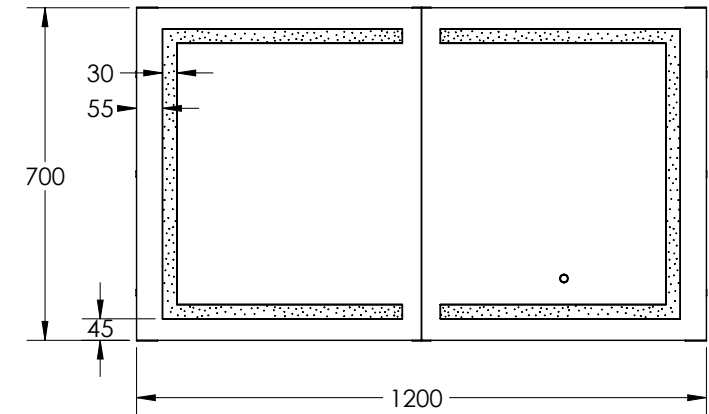

VERA 1200

LED SHAVING CABINET

FINISH

Silver Aluminium

PRODUCT CODE

V120D

SPECIFICATIONS

WIDTH	1200mm
HEIGHT	700mm
DEPTH	145mm
WEIGHT	35kg

LIGHTING SPECIFICATIONS

CCT	6500K – daylight
CRI	>80

INSTALLATION

- Wall mount
- Hardwired
- Input voltage: 220-240v 50Hz
- Includes wall mount split batten
- Mounting holes are provided for semi-recessed mounting

FEATURES

- Copper Free Mirror
- LED Lighting (Adjustable Colour Temperature)
- Frontlit
- Touch Sensor
- Demister on all Doors
- Soft Close
- Concealed Wire Technology
- Adjustable Glass Shelves
- Double-Sided Mirror Doors
- Semi-recessable

Disclaimer: All LED Products requiring hardwiring must be installed by a licensed electrician in accordance with local regulations. Sizes are in mm and nominal and should be checked prior to installation. Actual colours may vary so please check colour samples before ordering. Installation is acceptance of our products. Installation of faulty, warped, chipped or damaged products will void our warranty.