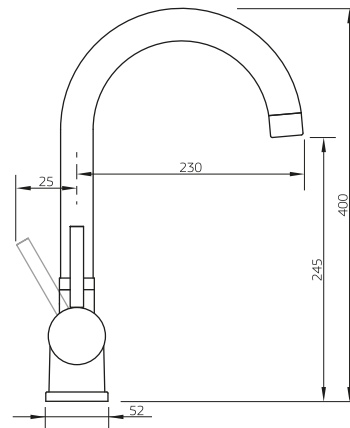

TRIPLA-BL2

GENERAL INFO

DESIGNED FOR MAINS WATER

Quick-Twist Filter System with Tripla BL2 Mixer Tap

It's surprising how much difference the right tapware makes. It's not just a complementary addition, it's a genuine finishing touch. A subtle, yet unmistakable enhancement that draws together all the elements in your kitchen and entertaining areas, to create a graceful and cohesive living space.

Installation of The Puretec Quick-Twist filter is quick and easy, and it can fit into place horizontally or vertically. All plumbing connections are included with the system, which has been designed to work with Tripla tapware. This combination includes the Ultra Z filter and the Tripla-BL2 mixer.

SPECIFICATIONS

Model:	Z1-BL2
Filtration System:	Ultra Z Filtration
Replacement Cartridge:	Z1-R
Mixer Tap Style:	3-Way Mixer Tap
Mixer Tap Model	TRIPLA-BL2
WELS 3 Star Rated	8 Litres/Minute
Outlets:	Hot / Cold & Separately Filtered
Min/Max Temperature:	0° - 38°C (protect from freezing)
Min/Max Pressure:	172 - 500 kPa
Micron Rating:	0.1 Micron*
Capacity:	23,000 litres
Tap Hole:	33 mm Diameter
WaterMark:	AS/NZS 3497 Licence No. WM 74617 Australian Certification Services
Warranty:	6 years^

FEATURES & BENEFITS

- Filtration down to 0.1 micron*.
- DIY quick-twist cartridge change.
- Quick and easy installation.
- Reduces chlorine, pesticides, bad taste, odours, organic chemicals, bacteria, dirt, rust and 99.9% Giardia & Cryptosporidium cysts.
- Mounts horizontally or vertically - no shelf cutouts required.
- All plumbing fittings for standard installation included.
- WaterMark approved.

Important Note: Use only genuine Puretec replacement cartridge. *Micron rating is nominal. ^Tripla Tapware Warranty is 1 year parts and labour, plus 5 years parts only. Puretec Z1 Series Filter Systems Warranty is 1 year parts and labour, plus 9 years parts only and applies to Puretec Systems when used in conjunction with a Puretec filter cartridge. Excludes cartridge.

For more information contact your local stockist or visit us at puretecgroupp.com
Australia **1300 140 140** | New Zealand **0800 130 140**