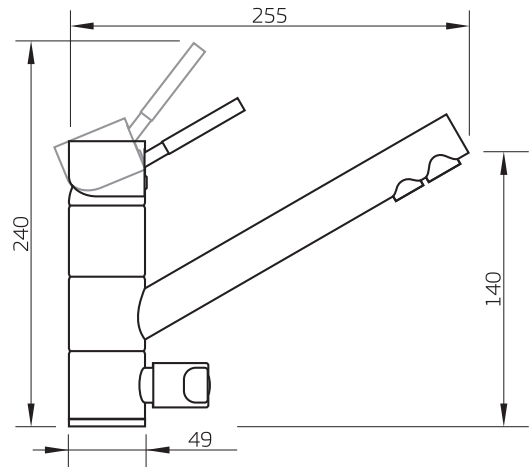

Z1 Filter

TRIPLA-T1

GENERAL INFO

DESIGNED FOR MAINS WATER

Quick-Twist Undersink Filter With Tripla T1 3-Way Mixer Tap

The Z1-T1 'tap & filter' package incorporates the latest Z1 filtration technology and the Tripla triple-action tap all-in-one system.