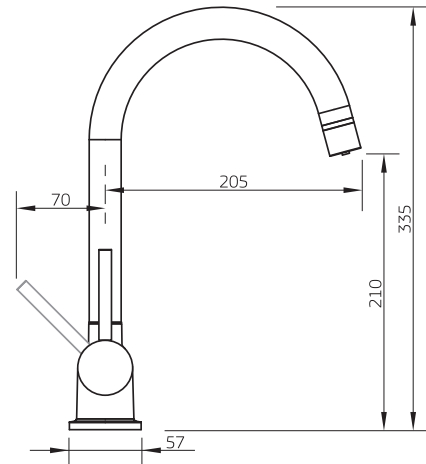

Z1 Filter

TRIPLA-T4

GENERAL INFO

DESIGNED FOR MAINS WATER

Quick-Twist Undersink Filter with Tripla T4 3-Way Mixer Tap

The Z1-T4 'tap & filter' package incorporates the latest Z1 filtration technology and the Tripla triple-action tap all-in-one system.

The Puretec Z1 reduces chlorine, taste, odour, chemicals, sediment and cysts, leaving all vital minerals. This innovative filter is easy to install, mounts horizontally or vertically and valve-in-head technology means the water supply is automatically cut off when you change the cartridge. The Z1 can be as easily replaced as changing a light globe!